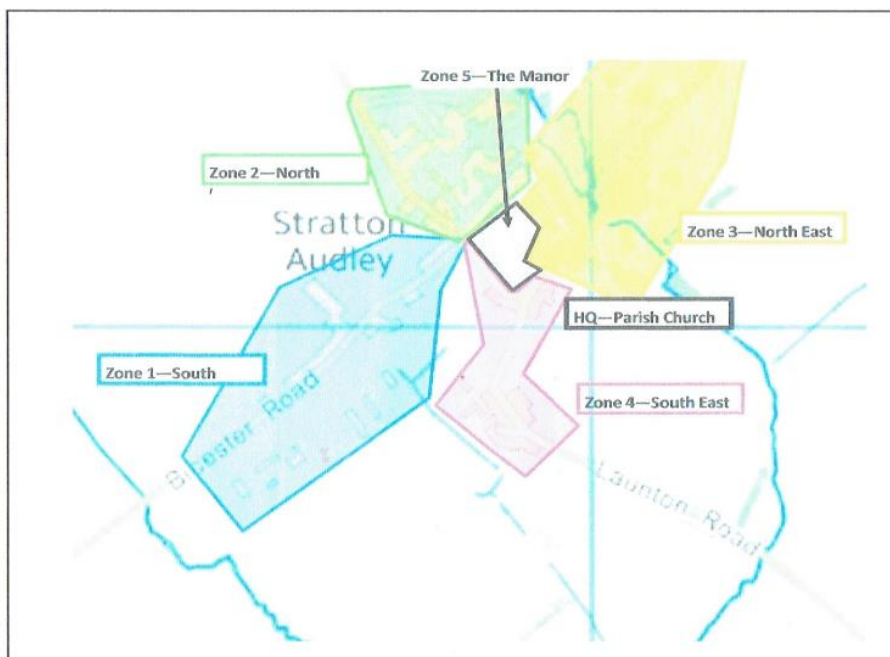

Mixbury

Tanya Howroyd 01280 847521

Siusai McCarthy-Wyper 01280 847035

Eryl Tobin 01280 848466

Alice Goodall 01280 848192

Newton Purcell

Angela Cross 01280 847471 / 07803 721754 angela5258@btinternet.com

Jackie Le Fevre 07544 985117 jackielefevre@btinternet.com

Gail Merry 01280847818 / 07738415785 acclaim.builders@tiscali.co.uk

Sandra and Ron Ricks 01280 848830 rickssan456@gmail.com

Stratton Audley

Zones and Coordinators. In the event of an emergency, the following individuals will help coordinate actions in their respective zones. If appropriate and necessary, the Response Centre at the Church will be manned by group members.

Zone 1 –South (Blue):

Primary Contact: John Honsinger (07801 816 600)

Secondary Contact: Peter Dunn (01869 277014)

Zone 2 – North (Green):

Primary Contact: Anthony Flack (07976 067994)

Secondary Contact: Mike Gore (07443 469705)

Zone 3 – North East (Yellow) Inc. Stratton Audley Park and outlying properties:

Primary Contact: Stewart Hopkins (07933 966652)

Secondary Contact: Maxine Ling (07833 462876)

Zone 4 – South East (Pink):

Primary Contact: Alex Smith (07970 993099)

Secondary Contact: Jeremy Adams (07851 434978)

Zone 5 – Central (Grey)

Primary Contact: Kathryn Walker (07720 598959)

Secondary Contact: Jim Mathis (07720 549081)

Church Keys are held by Jeremy & Rebecca Adams and Dorothy Howarth
Defibrillator code is: C1870Y

Stoke Lyne

Chris Poole 01869 346020 ctp@oxford-educational.co.uk

Emma Brown 01869 345293 emmabrown911@gmail.com

Kelly Holden-White 01869 345211 Kholdenwhite@aol.com